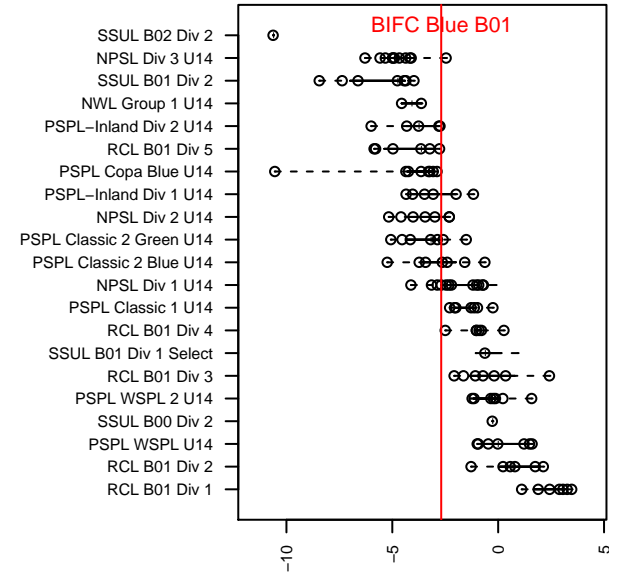

**attack and defense rating
relative to others at age
and all opponents in last 13 months**