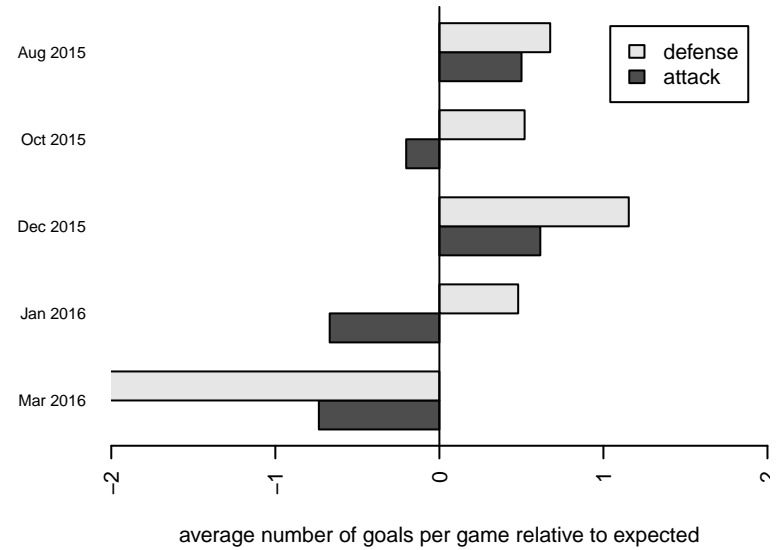

Performance relative to 13 month average