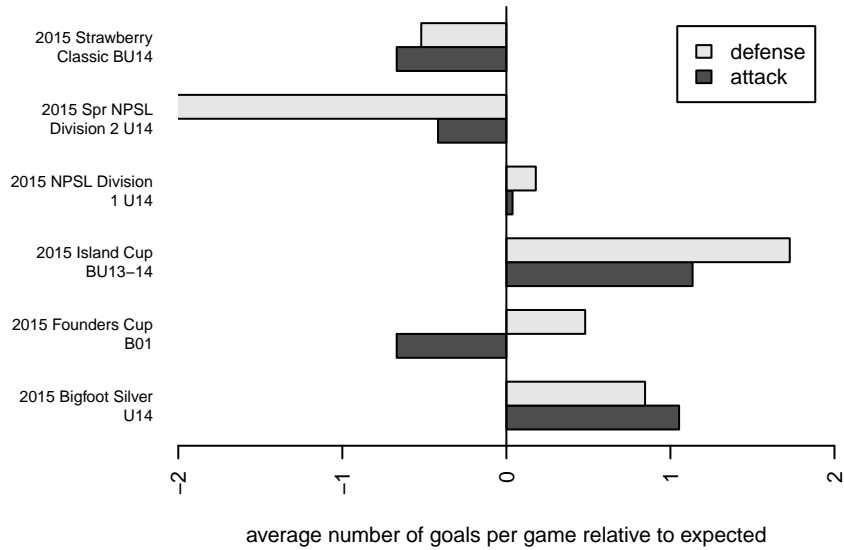

Performance relative to 13 month average