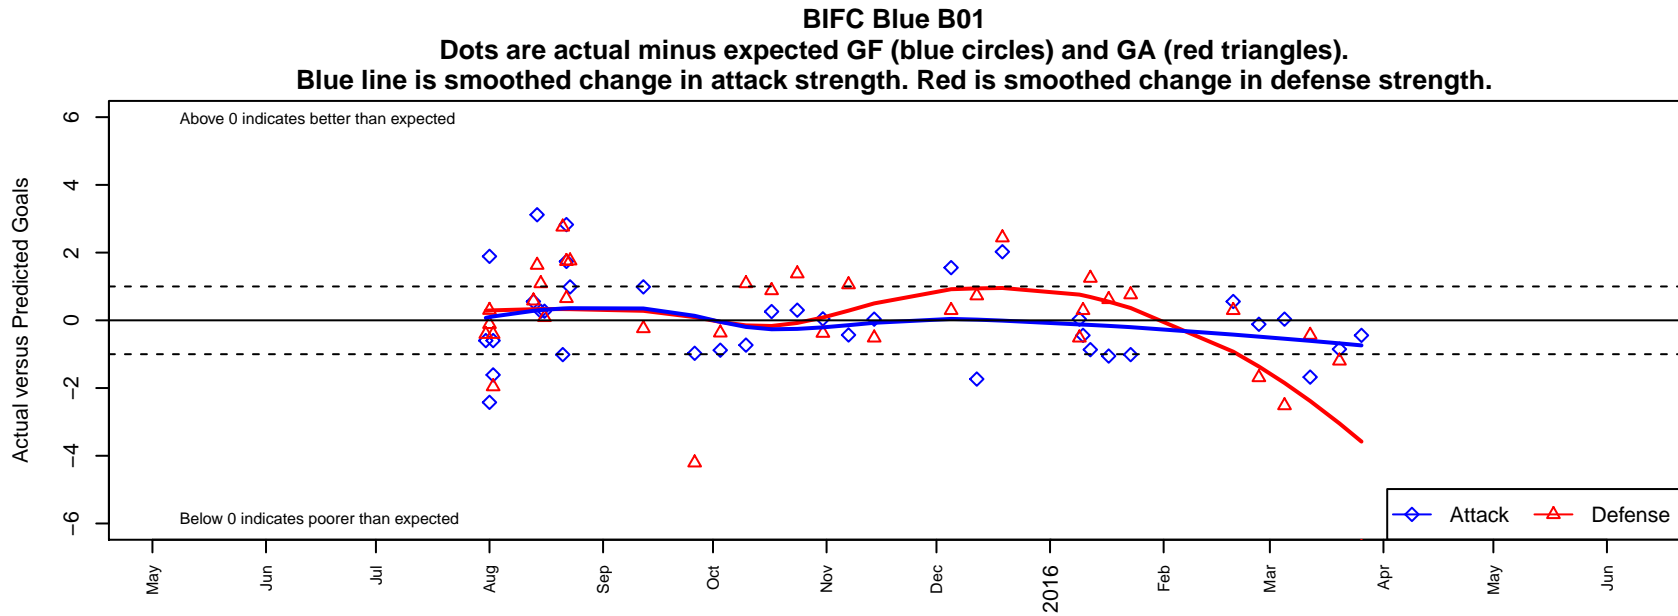

BIFC Blue B01

Bainbridge Island FC
 Bainbridge Island, WA
 B01 total strength=980
 attack=2.36 defense=1.48
 fall league = NPSL Div 1 U14
 spr league = Spr NPSL Div 2 U14
 notes= Campeau 2013

alt names used:
 BAINBRIDGE ISLAND FC BIFC B01 BLUE ()
 BIFC B01 Blue
 BIFC B'01 Blue
 BIFC B01 Blue
 BIFC B01 Blue
 Bainbridge Island FC B01 Blue

Venues played:
 2015 Strawberry Classic BU14
 2015 Bigfoot Silver U14
 2015 Island Cup BU13-14
 2015 NPSL Division 1 U14
 2015 Founders Cup B01
 2015 Spr NPSL Division 2 U14

**attack and defense variance (black dot)
relative to other teams
and top 10 in region**